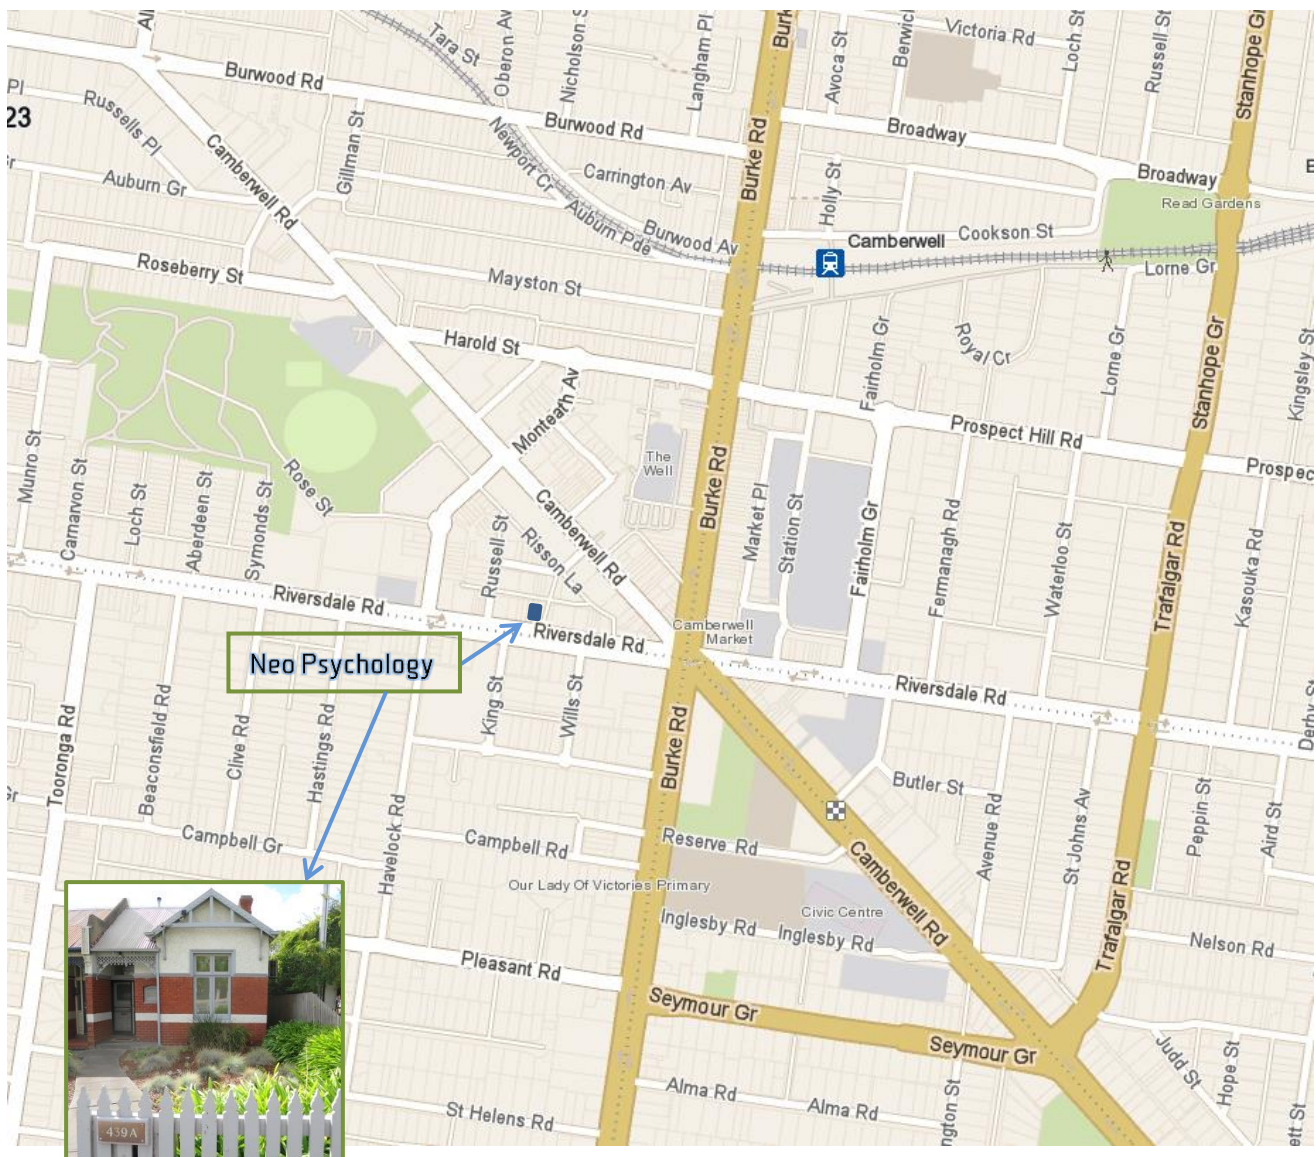

# Neo Psychology rooms

439a Riversdale Road, Hawthorn East

Tel: 1300 303 160

Getting there...

## By Train

**Camberwell Station** – 10 minutes' walk via Burke and Riversdale Roads

## By Tram

**Tram stop No. 39 (Camberwell Tram Depot)**

Route No. 70 - Wattle Park to Docklands (via Flinders St)

Route No. 75 - Vermont South to Docklands (via Flinders St)

## By Car

1 & 2 hour parking in surrounding streets

**\*BEWARE Clearway 7.00-9.00am / 4.30-6.30pm in Riversdale Road**